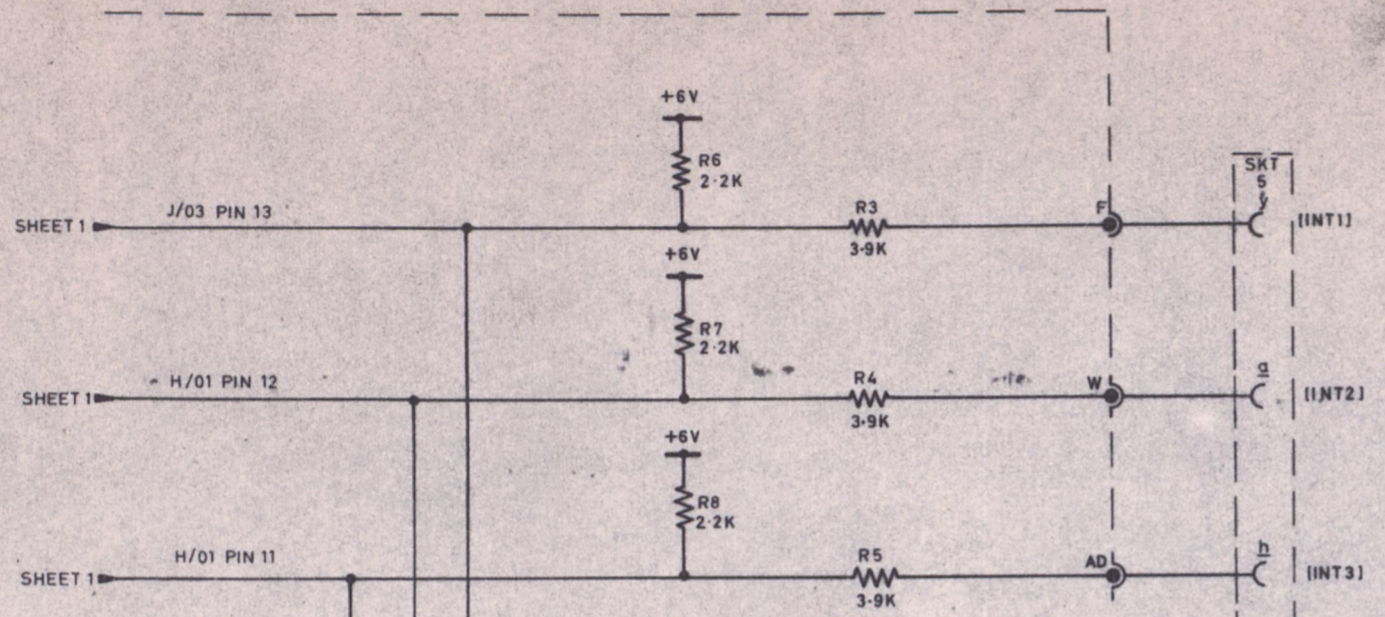

322D8070

THIRD ANGLE PROJECTION

DIMENSIONS IN INCHES UNLESS OTHERWISE STATED

DO NOT SCALE DRAWING

USED ON
A7201

TO BE READ IN CONJUNCTION
WITH 322 A 7191

920 B COMPUTER
CONTROL AND INTERRUPT
OVERALL LOGIC
SHT 2 OF 2

A18

LATEST M.I. INCORPORATED M.I. 2983 2998

ISSUE No.	1					MATERIAL	FINISH	ELLIOTT BROTHERS (LONDON) LTD		
ALTM. No.	1601							TITLE		
DATE	4.11.66							920B COMPUTER CONTROL AND INTERRUPT OVERALL LOGIC		
INITIALS	WVP							SCALE SHT 2 OF 2		
PARTS LIST No.		DRAWN	CHECKED	APPROVED	DATE			DRAWING No.		
		J.S.B.	C.S.B.S.G.		27.8.66			322D8070		