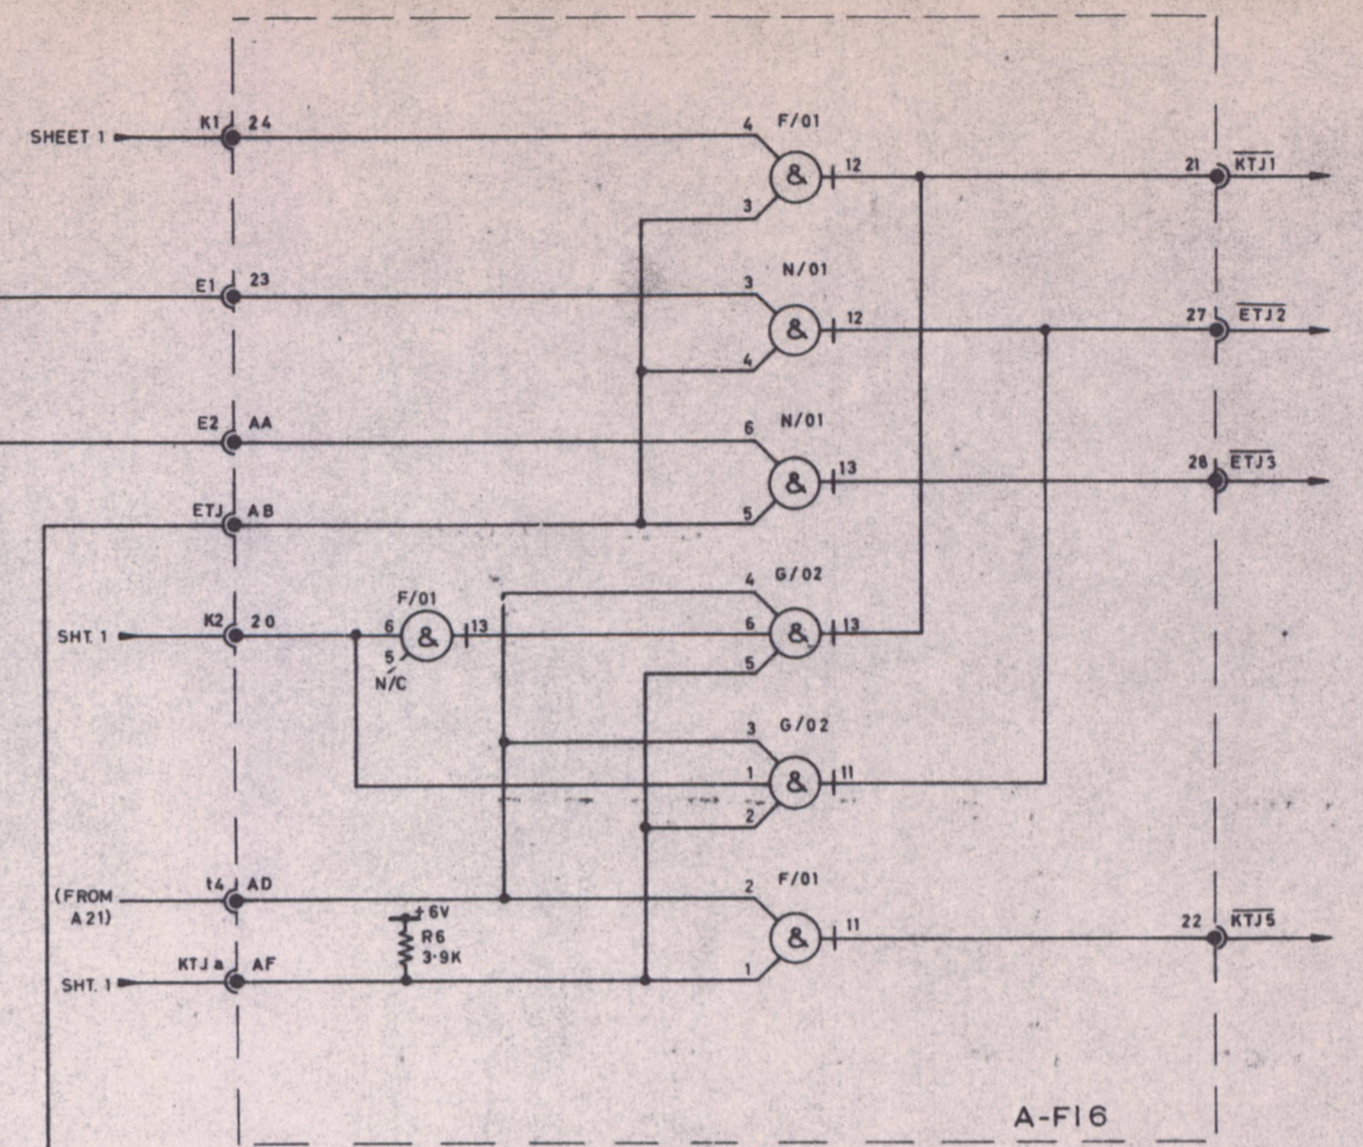

322D8070

THIRD ANGLE PROJECTION

DIMENSIONS IN INCHES UNLESS OTHERWISE STATED

DO NOT SCALE DRAWING

USED ON
A7201

TO BE READ IN CONJUNCTION
WITH 322 A 7191

920 B COMPUTER
CONTROL AND INTERRUPT
OVERALL LOGIC
SHT 2 OF 2

A18

LATEST M.I. INCORPORATED M.I. 2983 2998

ISSUE No.	1					MATERIAL	FINISH	ELLIOTT BROTHERS (LONDON) LTD		
ALTM. No.	1601							TITLE		
DATE	4.11.66							920B COMPUTER CONTROL AND INTERRUPT OVERALL LOGIC		
INITIALS	WVP							SCALE SHT 2 OF 2		
PARTS LIST No.		DRAWN	CHECKED	APPROVED	DATE			DRAWING No.		
		J.S.B.	C.S.B.S.G.		27.8.66			322D8070		