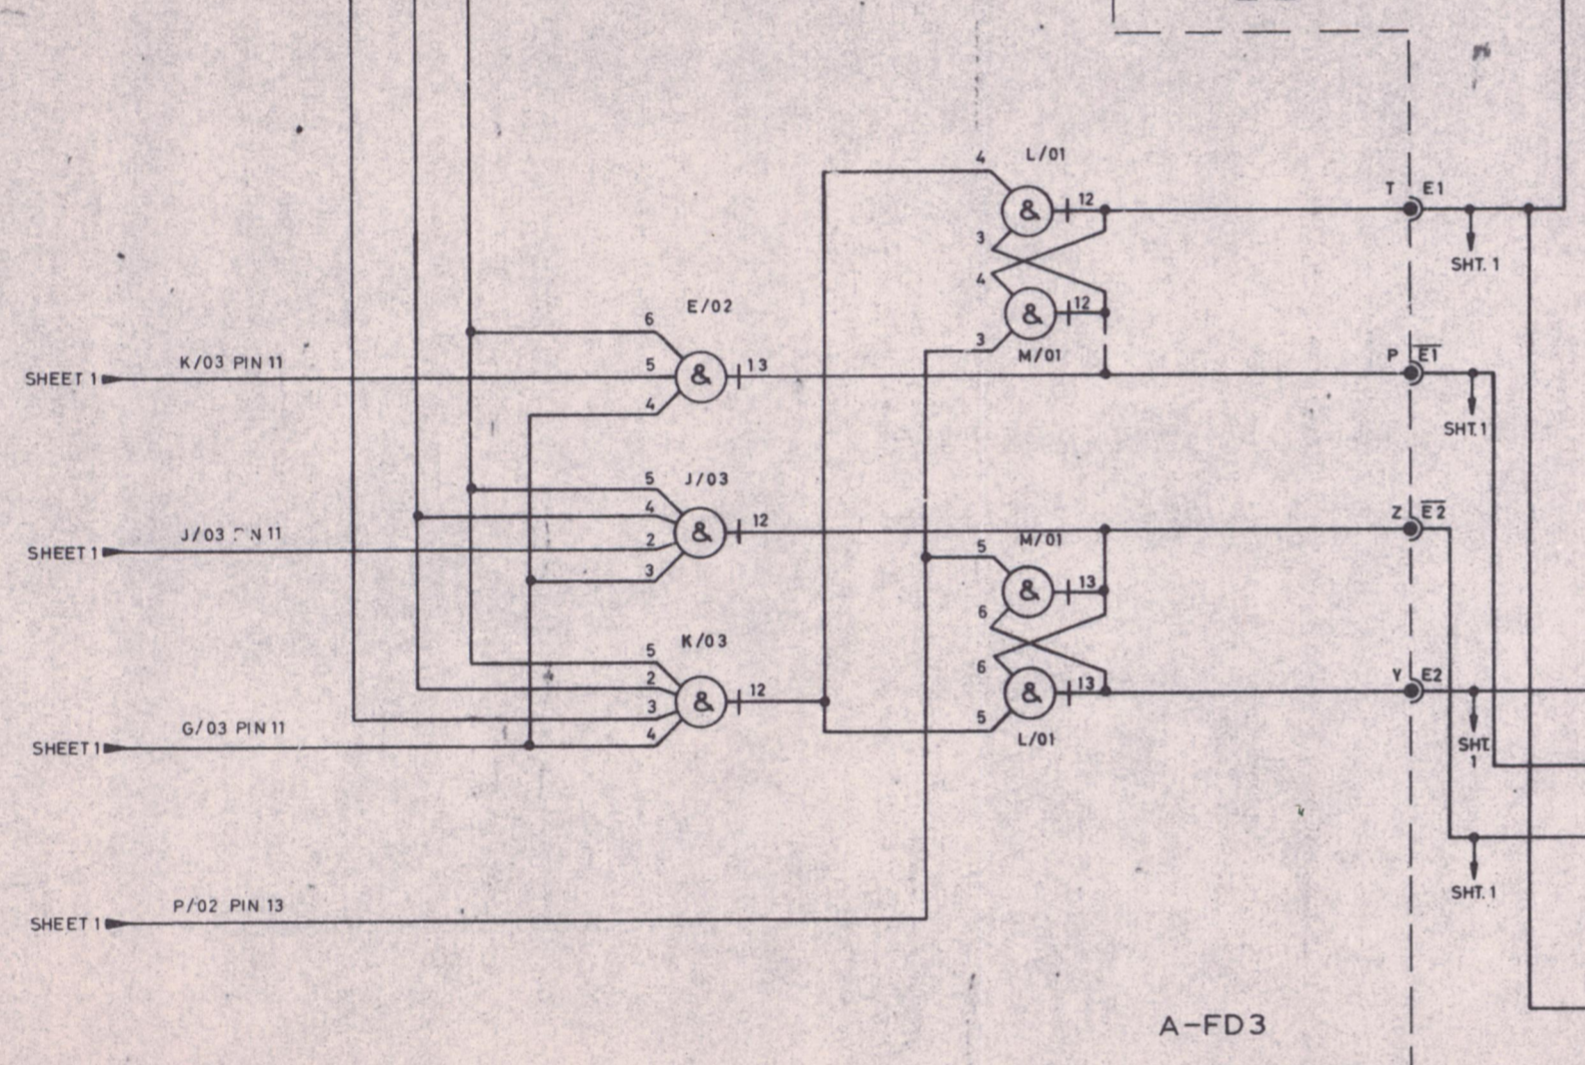

322D8070

THIRD ANGLE PROJECTION

DIMENSIONS IN INCHES UNLESS OTHERWISE STATED

DO NOT SCALE DRAWING

USED ON
A7201

TO BE READ IN CONJUNCTION
WITH 322 A 7191

920 B COMPUTER
CONTROL AND INTERRUPT
OVERALL LOGIC
SHT 2 OF 2

A18

LATEST M.I. INCORPORATED M.I. 2983 2998

ISSUE No.	1					MATERIAL	FINISH	ELLIOTT BROTHERS (LONDON) LTD		
ALTM. No.	1601							TITLE		
DATE	4.11.66							920B COMPUTER CONTROL AND INTERRUPT OVERALL LOGIC		
INITIALS	WVP							SCALE SHT 2 OF 2		
PARTS LIST No.		DRAWN	CHECKED	APPROVED	DATE			DRAWING No.		
		J.S.B.	C.S.B.S.G.		27.8.66			322D8070		